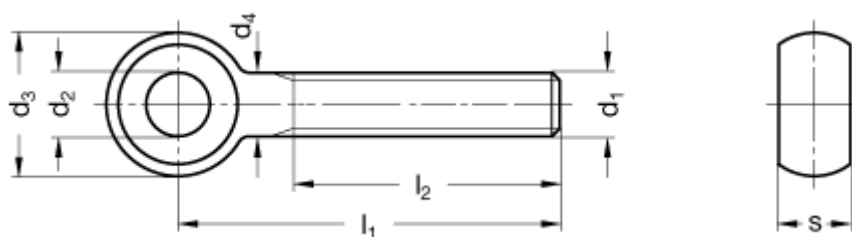

Data Sheet

Article number: 201524M12130NI

Description: E+G Eye screws
GN 1524-M12-130-NI

Measures

$d_1 = M12$

$d_2 = 12$

$d_3 = 25$

$d_4 = 12$

$l_1 = 130$

$l_2 = 60$

$s = 14$